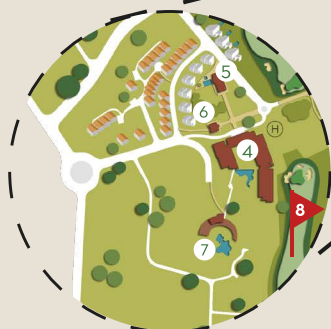

GOLFE GOLF

Desenhado por Robert Trent Jones SR
Designed by Robert Trent Jones SR
Campo de 18 buracos
18 hole golf course
Par 71
Comprimento: 5.870m
Size: 5.870m
Driving Range
Pitching Area
Putting Green
Aluguer de equipamento
Equipment hire
Profissional para aulas e clínicas
Pro teacher for lesson and clinics
Loja de golfe
Golf shop

LAKE HOUSE

VILLAS

Venues

	Cocktail	Buffet	Servido à Mesa Set Menu
Pavilhão de Caça <i>Hunting Lodge</i>	100	80	80
Club House	200	60	70
Piscina Atlântico <i>Atlantic Pool</i>	300	150	180
Monte Mar Restaurante <i>Restaurant</i>	200	-	200
Lake House	400	230	250

COSTA DE LISBOA
LISBON COAST

MAPA RESORT
RESORT MAP

- 1. Driving Range
- 2. Onyria Quinta da Marinha Hotel
- 3. Lake House
- 4. Onyria Marinha Cascais, Vignette Collection
- 5. Club House & Golf Reception
- 6. Hunting Lodge
- 7. Atlantic Pool
- 8. Monte Mar Restaurant
- Onyria Villas