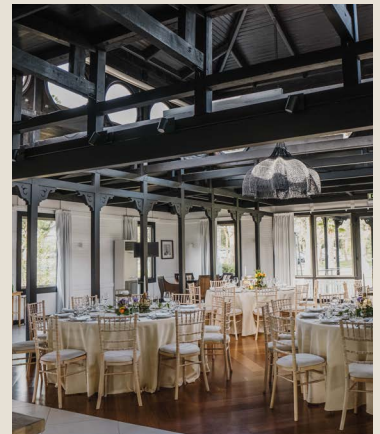

PAVILHÃO DE CAÇA
HUNTING LODGE

Salas de Banquetes
Banquet Rooms

	Cocktail	Buffet	Servido à Mesa Set Menu
Thinking	150	80	90
Creative	130	70	80
Creative Thinking	270	140	150
Emotions	50	30	40
Innovative	40	24	30
Ideas	50	30	40
Innovative Idea	120	60	70
Sharing	30	15	24
Talent	30	15	24
Sharing Talent	60	40	50
Inspiration	50	30	40
Success	50	30	40
Trends	50	30	100
Inspiration Success Trends	200	80	125
Story Restaurante <i>Restaurant</i>	200	125	125